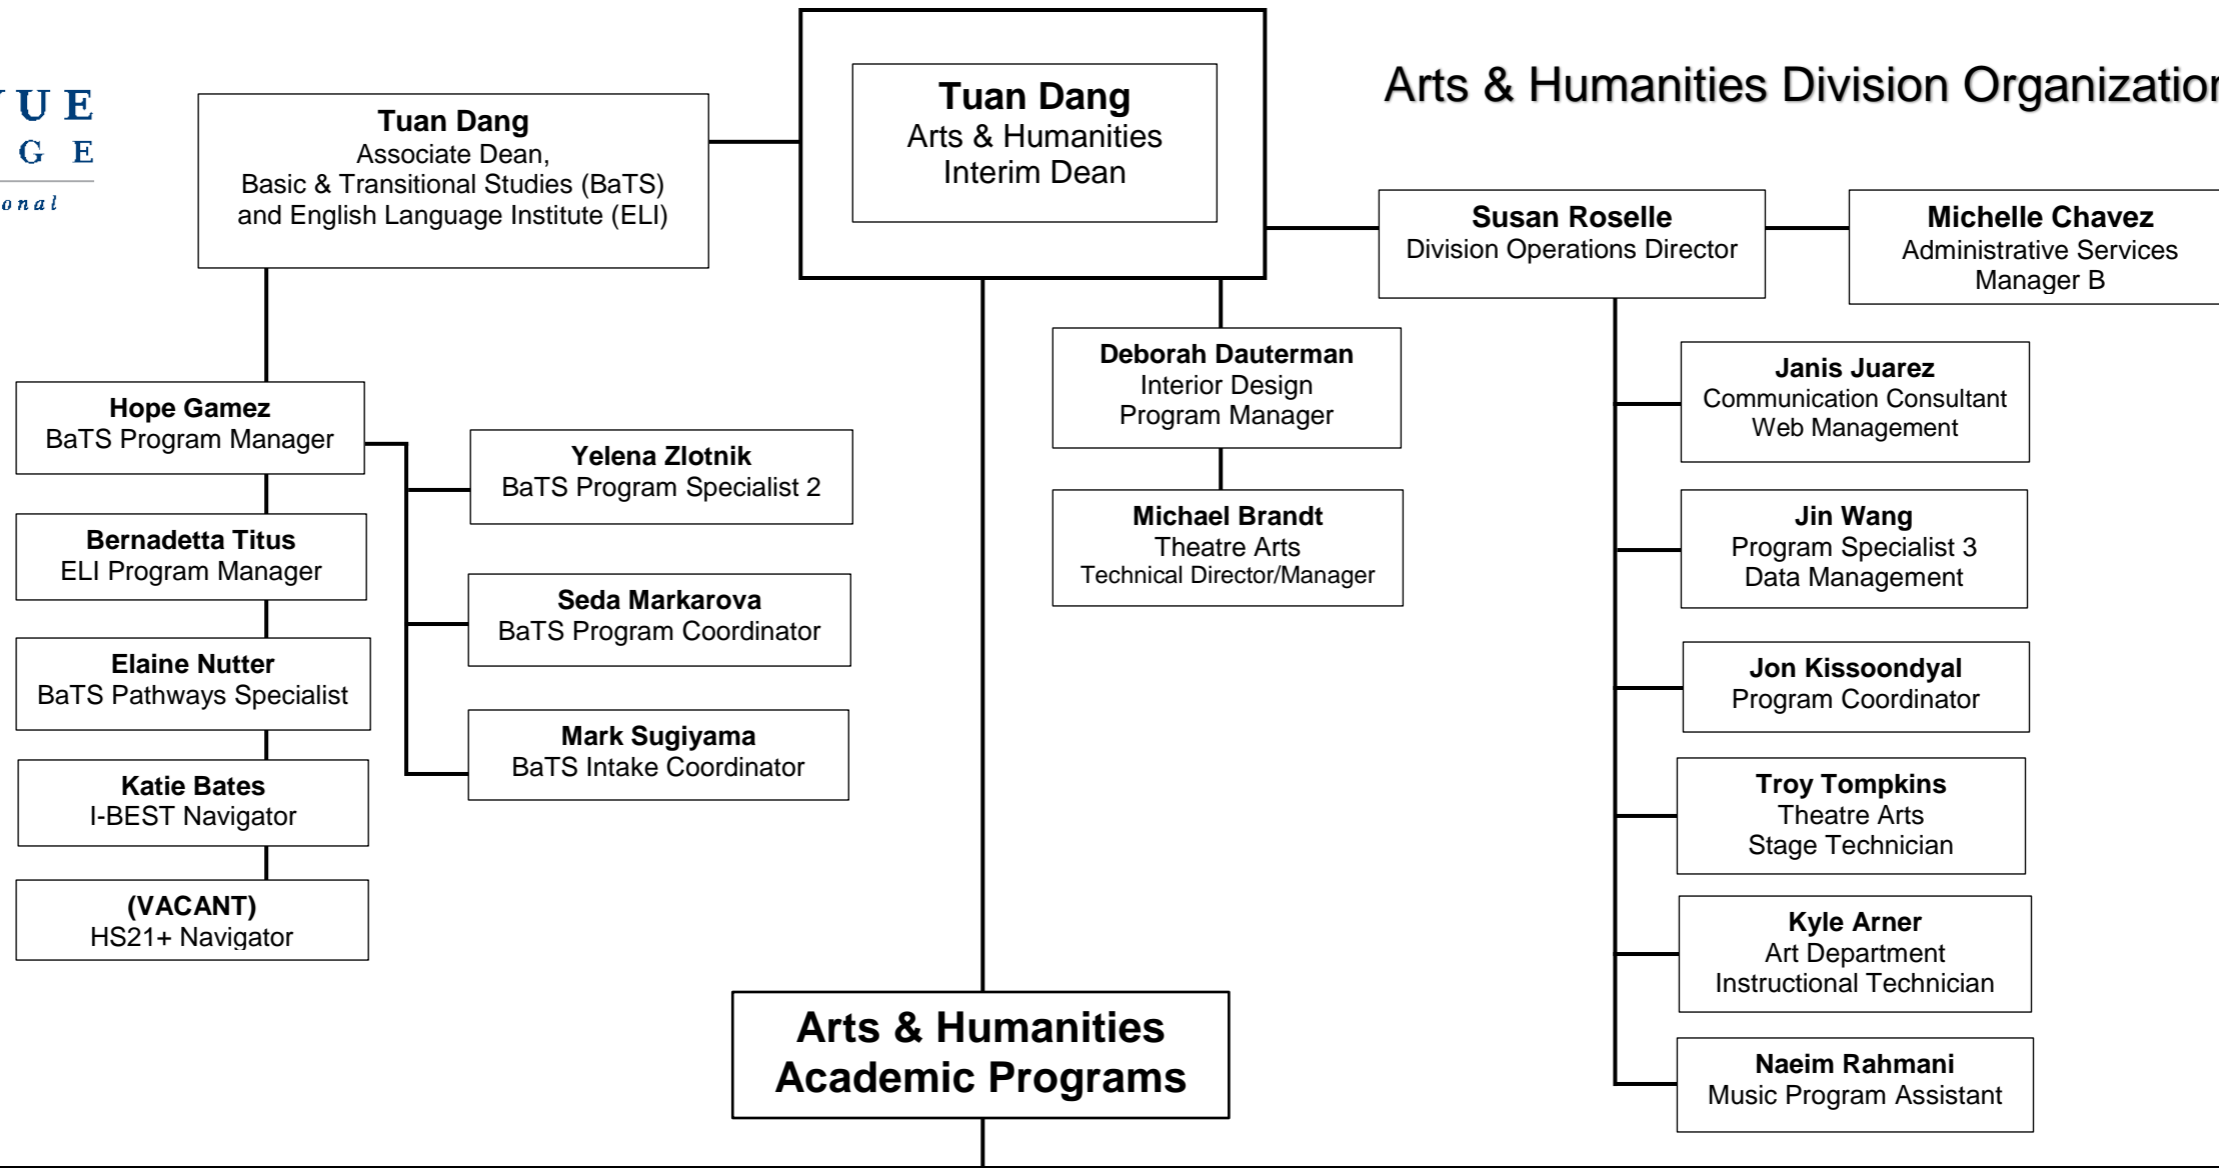

Arts & Humanities Division Organizational Chart

Art	BaTS	Communication Studies	ELI	English	Interior Design	Music	Philosophy	Theatre Arts	World Languages
Chad White Katrina Casprowiak Dale Lindman Christopher Oliver Jono Vaughan	Nancy McEachran (ESL) Eric Nacke (I-BEST) Heidi Songstad (ABE) Marie Brissette Timothy Chang Tonya Estes Tom Graham Jean Pauley Sajonna Sletten	Katherine Medbery-Oleson Jennifer Anderson Stephanie Hurst Michael Korolenko Li Liu Laura Nudelman	Ivan Breen Ethan Anderson Rebecca Banset Rob Fieser Ahmad Ghashmari Darrell Haynes Wendy Pickering Cynthia Weintraub	Sean Allen Jose Aparicio Catherine Berkenfield Scott Bessho Laura Burns Lindsay Haney Maggie Harada Elizabeth Harazim Zhenzhen He-Weatherford Ronald Holland Gordon Leighton David López-Kopp Nan Ma Natalie Martínez Michael Meyer Donna Miguel Hyesu Park Fernando Pérez James Torrence Jeffery White Jun Xu Steve Yarborough	Dan Beert Michael Culpepper Mark Mappala John Passmore	Thomas Almlí Jim Sisko	W. Russ Payne Mark Storey	Tammis Doyle Michael Brandt	Melissa Massie Mari Brunson Weihong Geiger Rick Mangan Eva Norling Anne Stewart J. Engel Szwaja-Franken