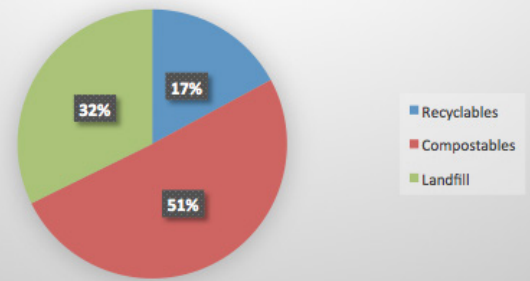

C Building Waste by mass

Recycling by mass