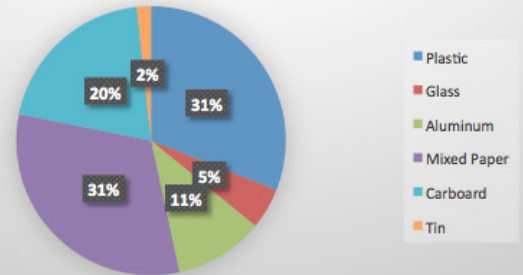

Recycling by mass

Compostables by mass